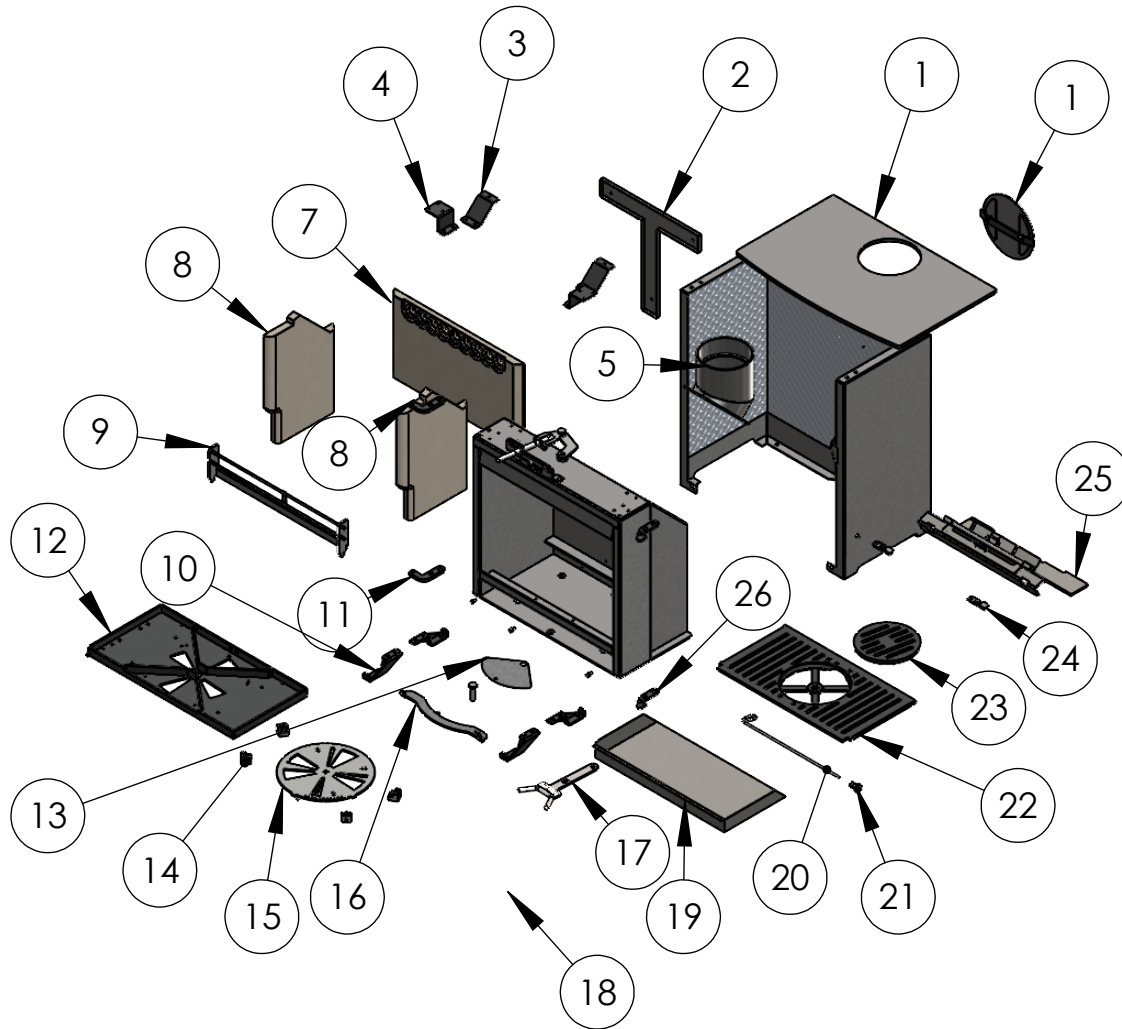

PV5W slim Assembly

ITEM NO.	Description	Part Number	QTY.
1	Top Plate	Black : PSP-0211	1
2	Tertiary Airbox	PSP-0080	1
3	Outer Case bracket rear	PSP-0010	2
4	Outer Case bracket top	PSP-0011	2
5	5 inch 135deg spigot	PSP-0009	1
1	Spigot blanking plate	PSP-0007	1
7	Rear Liner	PSP-0067	1
8	LH Side Liner	8134	2
9	Fuel retainer assembly	PSP-0042	1
10	Front Support Leg	PSP-0020	4
11	Body Hinge	PSP-0019	2
12	Plenum Fabrication	9597	1
13	Air Control quadrant plate	9600	1
14	Disc Valve Retainer	PSP-0057	4
15	Slimline Disc Valve	PSP-0196	1
16	DEFRA Air Limiter Bracket	PSP-0048	1
17	Air Control Lever	PSP-0190	1
18	Outside Air Box	9598	1
19	Ashpan tray	9596	1
20	Riddle Rod	PSP-0025	1
21	Riddle Knob	PSP-0033	1
22	main grate	9068	1
23	Centre Grate	PSP-0065	1
24	Baffle Support Bracket	PSP-0046	2
25	Baffle Assy	8597	1
26	OAK5027 5kW Door latch pin support		2
27	Riddle Rod Retainer	PSP-0021	1
28	Disc Valve Spindle	PSP-0073	1